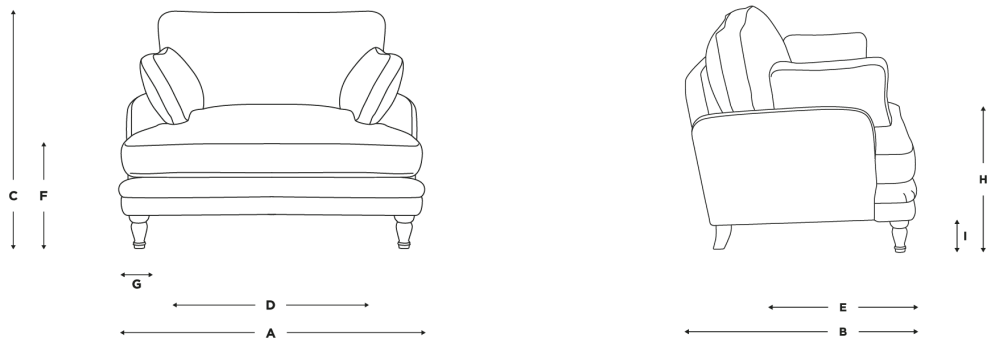

Squisharoo Love Seat

Available from
£1295

Fabric	Love Seat
House Fabric	£1295
Clever Woolly Fabric	£1475
Clever Softie	£1545
Brushed Cotton	£1655
Bamboo Softie	£1655
Clever Velvet	£1755
Clever Vintage Linen	£1805
Clever Laundered Linen	£2015
Clever Wobbly Cotton	£2115

Turn over for full dimensions & more info!

Squisharoo Love Seat

Dimensions	A	B	C	D	E	F	G	H	I
Love Seat	115	94	86	91	58	50	12	58	14

A - External width (cm)

B - External depth (cm)

C - External height (cm)

D - Seat width (cm)

E - Seat depth (cm)

F - Seat height (cm)

G - Arm width (cm)

H - Arm height (cm)

I - Legs height (cm)

Need to know

Assembly

No assembly required. Our delivery crew will install for you and take away the packaging.