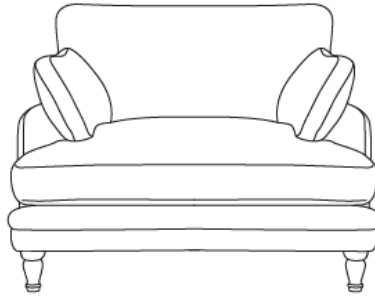

Squisharoo Love Seat

Available from
£1295

Fabric	Love Seat
House Fabric	£1295
Clever Woolly Fabric	£1475
Clever Softie	£1545
Brushed Cotton	£1655
Bamboo Softie	£1655
Clever Velvet	£1755
Clever Vintage Linen	£1805
Clever Laundered Linen	£2015
Clever Wobbly Cotton	£2115

Turn over for full dimensions & more info!

Squisharoo Love Seat

Dimensions	A	B	C	D	E	F	G	H	I
Love Seat	115	94	86	91	58	50	12	58	14

A - External width (cm)

B - External depth (cm)

C - External height (cm)

D - Seat width (cm)

Sturdy timber frame

Every joint is glued and screwed the old-fashioned way

Back cushion composition

100% responsibly sourced duck feather

Seat cushion composition

Responsibly sourced duck feather, foam and fibre from recycled sources