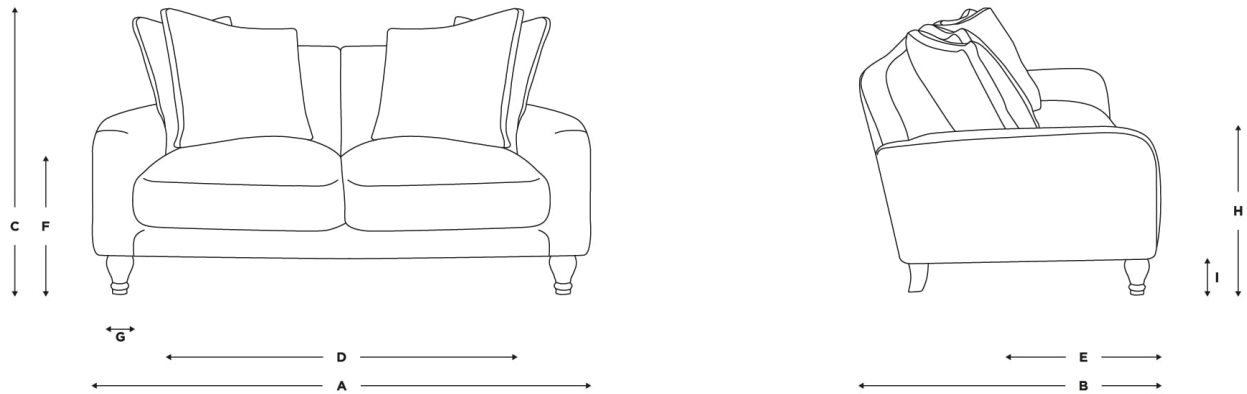

Bear Hug Sofa

Available from
£1895

Fabric	Small	Medium	Large	Extra Large
House Fabric	£1895	£2015	£2195	£2425
Clever Woolly Fabric	£2175	£2305	£2485	£2755
Clever Softie	£2275	£2405	£2595	£2885
Brushed Cotton	£2435	£2575	£2785	£3085
Bamboo Softie	£2435	£2575	£2785	£3085
Clever Velvet	£2575	£2725	£2945	£3265
Clever Vintage Linen	£2655	£2815	£3035	£3365
Clever Laundered Linen	£2955	£3125	£3375	£3745
Clever Wobbly Cotton	£3095	£3275	£3535	£3925

Turn over for full dimensions & more info!

Bear Hug Sofa

Dimensions	A	B	C	D	E	F	G	H	I
Small	164	110	84	126	75	49	20	64	14
Medium	194	110	84	154	75	49	20	64	14
Large	224	110	84	184	75	49	20	64	14
Extra Large	254	110	84	214	75	49	20	64	14

A - External width (cm)

B - External depth (cm)

C - External height (cm)

D - Seat width (cm)

E - Seat depth (cm)

F - Seat height (cm)

G - Arm width (cm)

H - Arm height (cm)