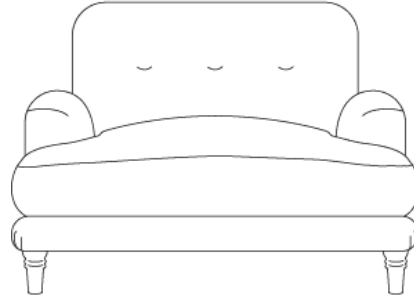

# Sugar Bum Love Seat

---

Available from  
**£1445**

| <b>Fabric</b>          | <b>Love Seat</b> |
|------------------------|------------------|
| House Fabric           | £1445            |
| Clever Woolly Fabric   | £1645            |
| Clever Softie          | £1715            |
| Bamboo Softie          | £1835            |
| Brushed Cotton         | £1835            |
| Clever Velvet          | £1945            |
| Clever Vintage Linen   | £2005            |
| Clever Laundered Linen | £2235            |
| Clever Wobbly Cotton   | £2345            |