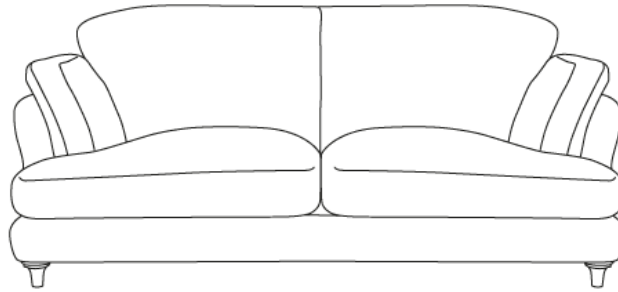

Smithy Sofa

Available from
£1725

Fabric	Small	Medium	Large	Extra Large
House Fabric	£1725	£1835	£1995	£2205
Clever Woolly Fabric	£1975	£2095	£2265	£2505
Clever Softie	£2065	£2195	£2375	£2625
Brushed Cotton	£2215	£2345	£2535	£2805
Bamboo Softie	£2215	£2345	£2535	£2805
Clever Velvet	£2345	£2485	£2685	£2965
Clever Vintage Linen	£2415	£2555	£2775	£3065
Clever Laundered Linen	£2685	£2845	£3085	£3405
Clever Wobbly Cotton	£2815	£2985	£3235	£3575

Turn over for full dimensions & more info!

Smithy Sofa

Dimensions	A	B	C	D	E	F	G	H	I	J	K
Small	166	108	90	113	62	44	25	74	15	10	65
Medium	195	108	90	143	62	44	25	74	15	10	65
Large	239	108	90	188	62	44	25	74	15	10	65
Extra Large	253	108	90	203	62	44	25	74	15	10	65

Every joint is glued and screwed the old-fashioned way

Back cushion composition

100% responsibly sourced duck feather

Seat cushion composition

Responsibly sourced duck feather, foam and fibre from recycled sources