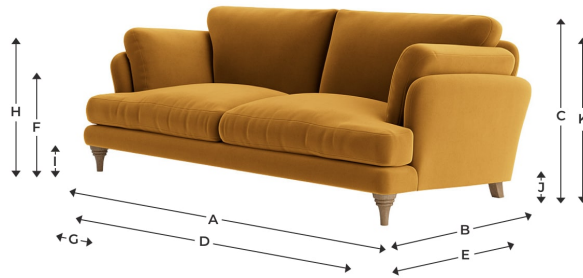

Smithy Sofa

Available from
£1725

Fabric	Small	Medium	Large	Extra Large
House Fabric	£1725	£1835	£1995	£2205
Clever Woolly Fabric	£1975	£2095	£2265	£2505
Clever Softie	£2065	£2195	£2375	£2625
Brushed Cotton	£2215	£2345	£2535	£2805
Bamboo Softie	£2215	£2345	£2535	£2805
Clever Velvet	£2345	£2485	£2685	£2965
Clever Vintage Linen	£2415	£2555	£2775	£3065
Clever Laundered Linen	£2685	£2845	£3085	£3405
Clever Wobbly Cotton	£2815	£2985	£3235	£3575

Turn over for full dimensions & more info!

Smithy Sofa

Dimensions	A	B	C	D	E	F	G	H	I	J	K
Small	166	108	90	113	62	44	25	74	15	10	65
Medium	195	108	90	143	62	44	25	74	15	10	65
Large	239	108	90	188	62	44	25	74	15	10	65
Extra Large	253	108	90	203	62	44	25	74	15	10	65

Every joint is glued and screwed the old-fashioned way

Back cushion composition

100% responsibly sourced duck feather

Seat cushion composition

Responsibly sourced duck feather, foam and fibre from recycled sources