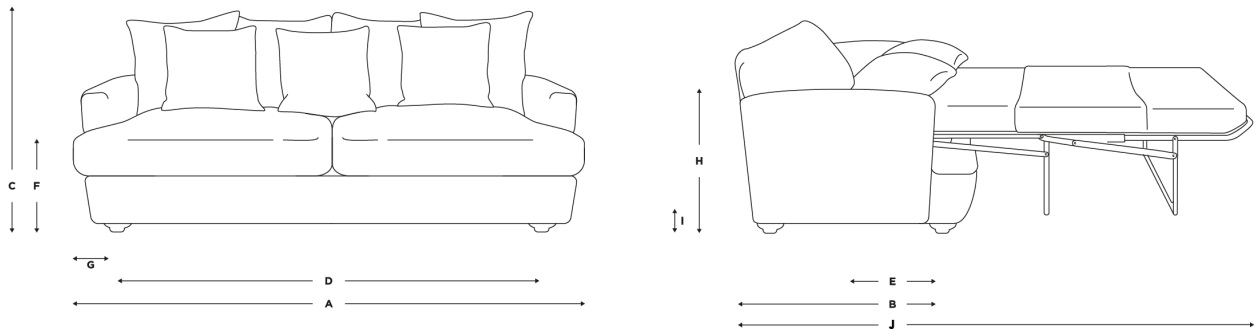

Turn over for full dimensions & more info!

Smooch Sofa Bed

| Dimensions | A | B | C | D | E | F | G | H | I |
|------------|-----|-----|----|-----|----|----|----|----|---|
| Medium | 206 | 110 | 95 | 168 | 55 | 55 | 16 | 65 | 6 |
| Large | 236 | 110 | 95 | 168 | 55 | 55 | 16 | 65 | 6 |

A - External width (cm)

B - External depth (cm)

C - External height (cm)

D - Seat width (cm)

E - Seat depth (cm)

F - Seat height (cm)

G - Arm width (cm)

H - Arm height (cm)