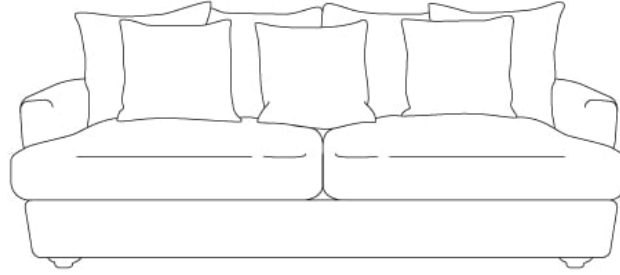

Smooch Sofa Bed

Available from

£2545

| Fabric | Medium | Large |
|------------------------|---------------|--------------|
| House Fabric | £2545 | £2795 |
| Clever Woolly Fabric | £2885 | £3155 |
| Clever Softie | £3005 | £3295 |
| Brushed Cotton | £3205 | £3505 |
| Bamboo Softie | £3205 | £3505 |
| Clever Velvet | £3385 | £3695 |
| Clever Vintage Linen | £3485 | £3805 |
| Clever Laundered Linen | £3865 | £4215 |
| Clever Wobbly Cotton | £4055 | £4425 |

Turn over for full dimensions & more info!

Smooch Sofa Bed

| Dimensions | A | B | C | D | E | F | G | H | I |
|------------|-----|-----|----|-----|----|----|----|----|---|
| Medium | 206 | 110 | 95 | 168 | 55 | 55 | 16 | 65 | 6 |
| Large | 236 | 110 | 95 | 168 | 55 | 55 | 16 | 65 | 6 |

I - Leg height (cm)

Need to know

Assembly

No assembly required. Our delivery crew will install for you and take away the packaging.

Back cushion composition

100% responsibly sourced duck feather

Seat cushion composition

Responsibly sourced duck feather, foam and fibre from recycled sources

Mattress composition

Made with breathable wool and cotton, plus super-soft polyester, which helps keep its shape and last for longer. Covered with a neutral damask and edged with Egyptian cotton ticking, allowing air to circulate.