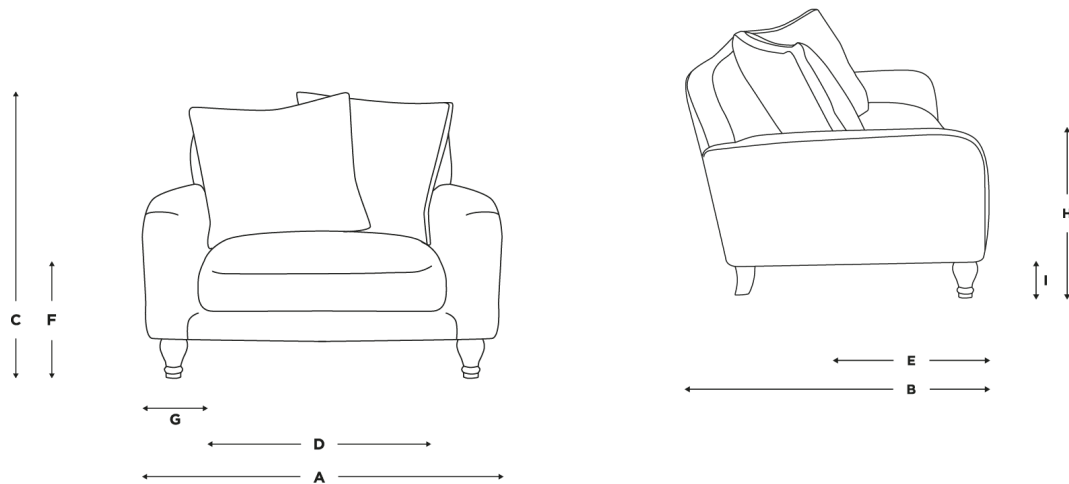

# Bear Hug Love Seat

Dimensions	A	B	C	D	E	F	G	H	I
Love Seat	124	110	84	84	75	49	20	64	14

A - External width (cm)

B - External depth (cm)

C - External height (cm)

D - Seat width (cm)

E - Seat depth (cm)

F - Seat height (cm)

G - Arm width (cm)

H - Arm height (cm)

I - Legs height (cm)