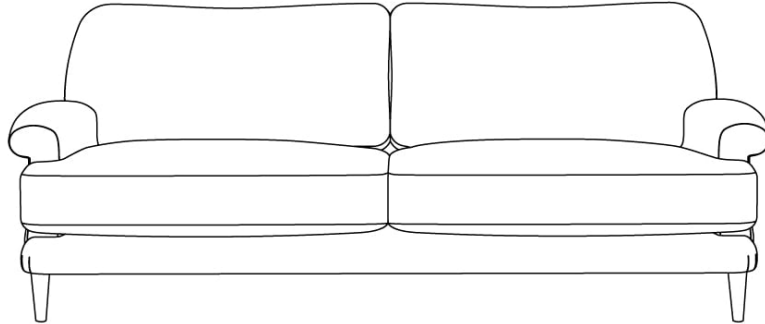

Dawdler Sofa

Available from
£1545

Fabric	Small	Medium	Large	Extra Large
House Fabric	£1545	£1645	£1795	£1975
Clever Woolly Fabric	£1785	£1885	£2055	£2265
Clever Softie	£1865	£1975	£2145	£2375
Brushed Cotton	£1995	£2115	£2295	£2535
Bamboo Softie	£1995	£2115	£2295	£2535
Clever Velvet	£2115	£2235	£2435	£2685
Clever Vintage Linen	£2175	£2305	£2505	£2775
Clever Laundered Linen	£2425	£2575	£2795	£3085
Clever Wobbly Cotton	£2545	£2695	£2925	£3235

Turn over for full dimensions & more info!