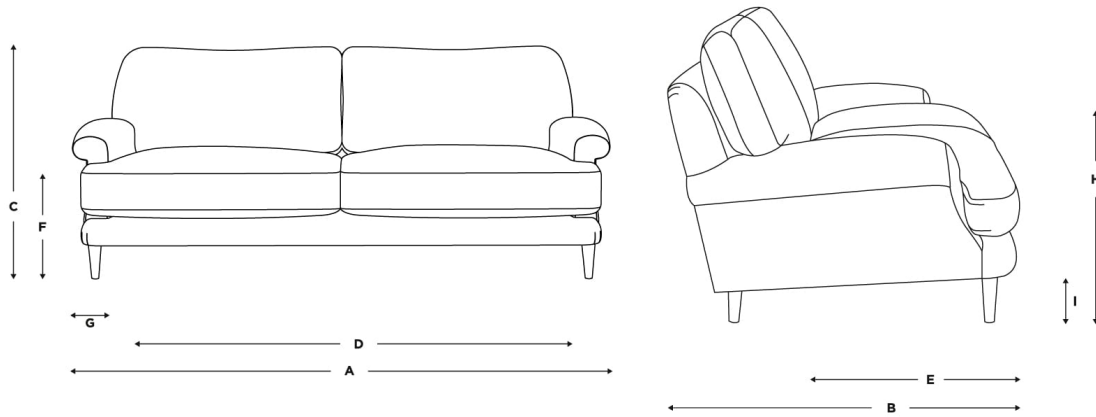

Turn over for full dimensions & more info!

# Dawdler Sofa

Dimensions	A	B	C	D	E	F	G	H	I
Small	156	105	82	118	67	47	19	57	14
Medium	187	105	82	149	67	47	19	57	14
Large	217	105	82	179	67	47	19	57	14
Extra Large	248	105	82	210	67	47	19	57	14

A - External width (cm)