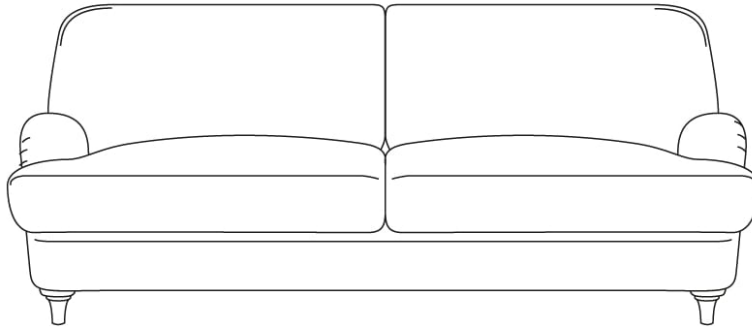

Jonesy Sofa

Available from
£1545

Fabric	Small	Medium	Large	Extra Large
House Fabric	£1545	£1645	£1795	£1975
Clever Woolly Fabric	£1785	£1885	£2055	£2265
Clever Softie	£1865	£1975	£2145	£2375
Brushed Cotton	£1995	£2115	£2295	£2535
Bamboo Softie	£1995	£2115	£2295	£2535
Clever Velvet	£2115	£2235	£2435	£2685
Clever Vintage Linen	£2175	£2305	£2505	£2775
Clever Laundered Linen	£2425	£2575	£2795	£3085
Clever Wobbly Cotton	£2545	£2695	£2925	£3235

Turn over for full dimensions & more info!

Jonesy Sofa

Dimensions	A	B	C	D	E	F	G	H	I	J	K
Small	150	99	79	126	55	47	12	58	15	10	63
Medium	178	99	79	154	55	47	12	58	15	10	63
Large	208	99	79	184	55	47	12	58	15	10	63
Extra Large	238	99	79	214	55	47	12	58	15	10	63

I - Front leg height (cm)

J - Rear leg height (cm)

K - External frame height (cm)

Need to know

Assembly

No assembly required. Our delivery crew will install for you and take away the packaging.

Easy access

This is a smaller sized sofa with a low back, making it a bit easier to manoeuvre through tricky spaces. Make sure you use our 'Will it fit' guide for extra peace of mind.