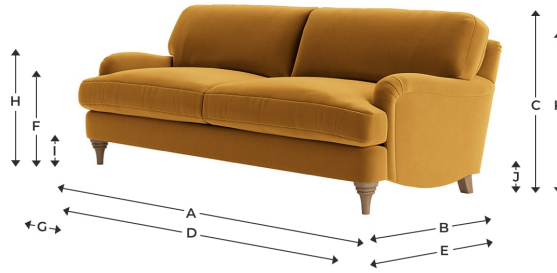

Jonesy Sofa

Available from
£1545

Fabric	Small	Medium	Large	Extra Large
House Fabric	£1545	£1645	£1795	£1975
Clever Woolly Fabric	£1785	£1885	£2055	£2265
Clever Softie	£1865	£1975	£2145	£2375
Brushed Cotton	£1995	£2115	£2295	£2535
Bamboo Softie	£1995	£2115	£2295	£2535
Clever Velvet	£2115	£2235	£2435	£2685
Clever Vintage Linen	£2175	£2305	£2505	£2775
Clever Laundered Linen	£2425	£2575	£2795	£3085
Clever Wobbly Cotton	£2545	£2695	£2925	£3235

Turn over for full dimensions & more info!

Jonesy Sofa

Dimensions	A	B	C	D	E	F	G	H	I	J	K
Small	150	99	79	126	55	47	12	58	15	10	63
Medium	178	99	79	154	55	47	12	58	15	10	63
Large	208	99	79	184	55	47	12	58	15	10	63
Extra Large	238	99	79	214	55	47	12	58	15	10	63

I - Front leg height (cm)

J - Rear leg height (cm)

K - External frame height (cm)

Need to know

Assembly

No assembly required. Our delivery crew will install for you and take away the packaging.

Easy access

This is a smaller sized sofa with a low back, making it a bit easier to manoeuvre through tricky spaces. Make sure you use our 'Will it fit' guide for extra peace of mind.

Sturdy timber frame

Every joint is glued and screwed the old-fashioned way

Back cushion composition

100% responsibly sourced duck feather

Seat cushion composition

Responsibly sourced duck feather, foam and fibre from recycled sources