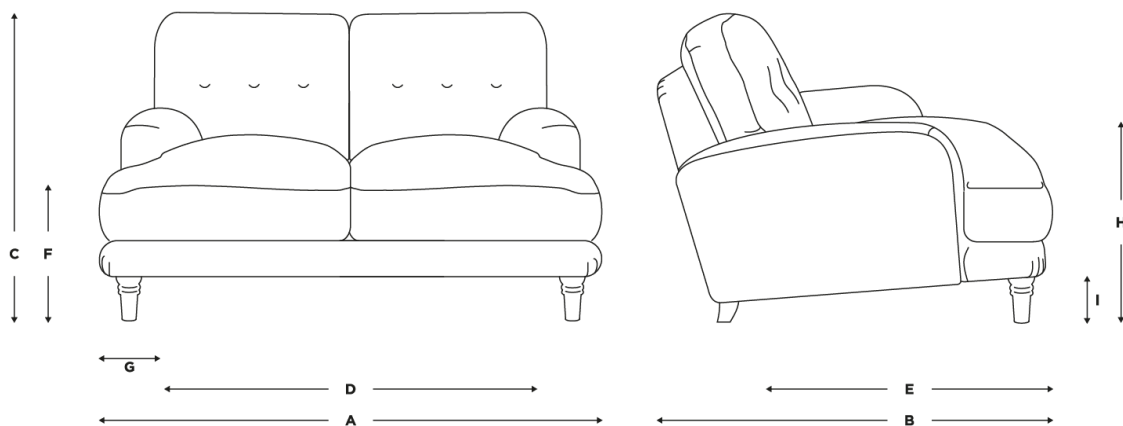

Turn over for full dimensions & more info!

Sugar Bum Sofa

Dimensions	A	B	C	D	E	F	G	H	I
Small	154	108	80	118	70	46	18	56	14
Medium	184	108	80	149	70	46	18	56	14
Large	215	108	80	179	70	46	18	56	14
Extra Large	245	108	80	210	70	46	18	56	14

A - External width (cm)

B - External depth (cm)

C - External height (cm)

D - Seat width (cm)

E - Seat depth (cm)

F - Seat height (cm)

G - Arm width (cm)

H - Arm height (cm)