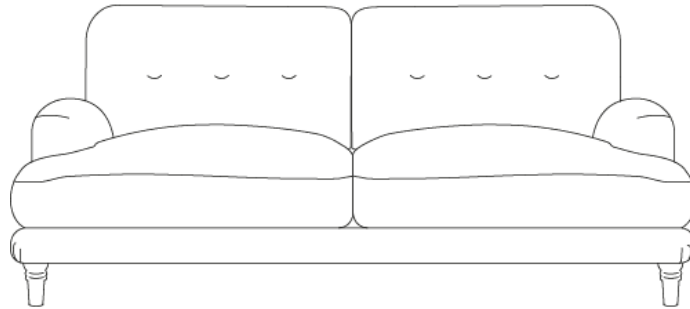

Sugar Bum Sofa

Available from

£1725

Fabric	Small	Medium	Large	Extra Large
House Fabric	£1725	£1835	£1995	£2205
Clever Woolly Fabric	£1975	£2095	£2265	£2505
Clever Softie	£2065	£2195	£2375	£2625
Brushed Cotton	£2215	£2345	£2535	£2805
Bamboo Softie	£2215	£2345	£2535	£2805
Clever Velvet	£2345	£2485	£2685	£2965
Clever Vintage Linen	£2415	£2555	£2775	£3065
Clever Laundered Linen	£2685	£2845	£3085	£3405
Clever Wobbly Cotton	£2815	£2985	£3235	£3575

Turn over for full dimensions & more info!

Sugar Bum Sofa

Dimensions	A	B	C	D	E	F	G	H	I
Small	154	108	80	118	70	46	18	56	14
Medium	184	108	80	149	70	46	18	56	14
Large	215	108	80	179	70	46	18	56	14
Extra Large	245	108	80	210	70	46	18	56	14