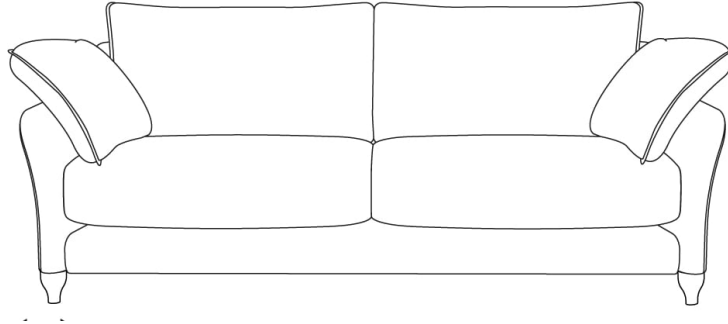

Brioche Sofa

Available from

£2165

Fabric	Small	Medium	Large	Extra Large
House Fabric	£2165	£2295	£2495	£2765
Clever Woolly Fabric	£2345	£2495	£2695	£2995
Clever Softie	£2455	£2605	£2825	£3125
Brushed Cotton	£2625	£2795	£3025	£3355
Clever Velvet	£2775	£2955	£3195	£3545
Bamboo Softie	£2865	£3045	£3295	£3655
Clever Vintage Linen	£2865	£3045	£3295	£3655
Clever Laundered Linen	£3185	£3395	£3675	£4065
Clever Wobbly Cotton	£3335	£3555	£3855	£4265

Turn over for full dimensions & more info!

Brioche Sofa

Dimensions	A	B	C	D	E	F	G	H	I
Small	182	110	90	120	65	52	10	66	10
Medium	212	110	90	150	65	52	10	66	10
Large	242	110	90	180	65	52	10	66	10
Extra Large	272	110	90	210	65	52	10	66	10

I - Legs height (cm)

Need to know

Assembly

Brioche will arrive in individual parts. Our delivery crew will assemble for you & take away the packaging.

Back cushion composition

100% responsibly sourced duck feather

Seat cushion composition

Responsibly sourced duck feather, foam and fibre from recycled sources

Sturdy timber frame

Every joint is glued and screwed the old-fashioned way

Handcrafted legs

100% solid oak

Disassembly