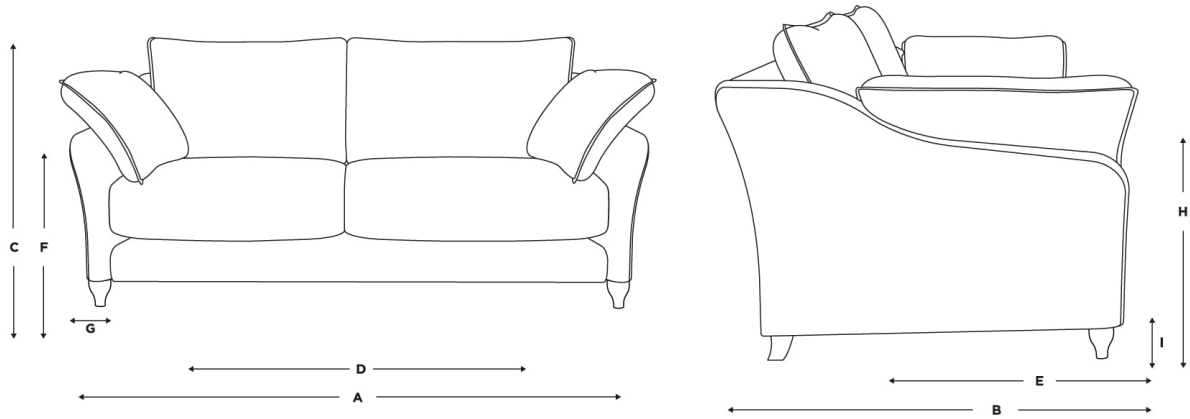

Turn over for full dimensions & more info!

Brioche Sofa

Dimensions	A	B	C	D	E	F	G	H	I
Small	182	110	90	120	65	52	10	66	10
Medium	212	110	90	150	65	52	10	66	10
Large	242	110	90	180	65	52	10	66	10
Extra Large	272	110	90	210	65	52	10	66	10

A - External width (cm)

B - External depth (cm)

C - External height (cm)

D - Seat width (cm)

E - Seat depth (cm)

F - Seat height (cm)

G - Arm width (cm)

H - Arm height (cm)