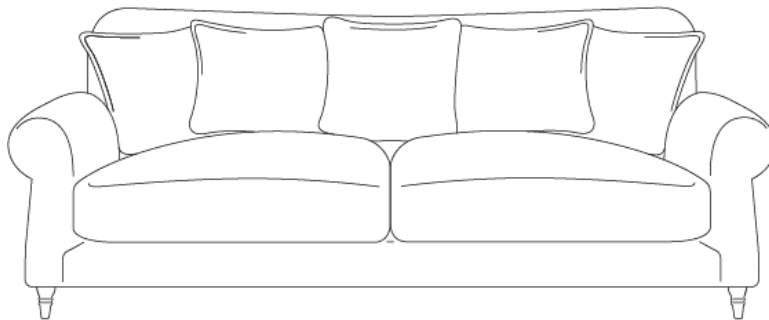

Crumpet Sofa

Available from
£1725

Fabric	Small	Medium	Large	Extra Large
House Fabric	£1725	£1835	£1995	£2205
Clever Woolly Fabric	£1975	£2095	£2265	£2505
Clever Softie	£2065	£2195	£2375	£2625
Brushed Cotton	£2215	£2345	£2535	£2805
Bamboo Softie	£2215	£2345	£2535	£2805
Clever Velvet	£2345	£2485	£2685	£2965
Clever Vintage Linen	£2415	£2555	£2775	£3065
Clever Laundered Linen	£2685	£2845	£3085	£3405
Clever Wobbly Cotton	£2815	£2985	£3235	£3575

Turn over for full dimensions & more info!

Crumpet Sofa

Dimensions	A	B	C	D	E	F	G	H	I	J	K
Small	160	109	84	117	60	48	22	62	15	10	70
Medium	190	109	84	147	60	48	22	62	15	10	70
Large	222	109	84	178	60	48	22	62	15	10	70
Extra Large	252	109	84	209	60	48	22	62	15	10	70

Every joint is glued and screwed the old-fashioned way

Back cushion composition

100% responsibly sourced duck feather

Seat cushion composition

Responsibly sourced duck feather, foam and fibre from recycled sources