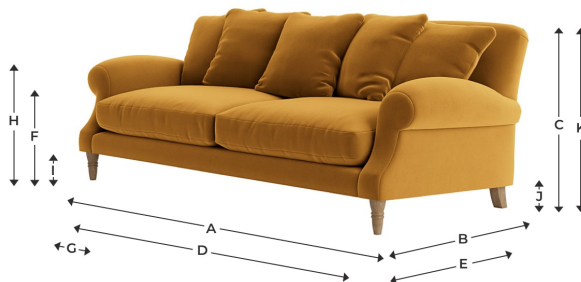

Crumpet Sofa

Available from
£1725

Fabric	Small	Medium	Large	Extra Large
House Fabric	£1725	£1835	£1995	£2205
Clever Woolly Fabric	£1975	£2095	£2265	£2505
Clever Softie	£2065	£2195	£2375	£2625
Brushed Cotton	£2215	£2345	£2535	£2805
Bamboo Softie	£2215	£2345	£2535	£2805
Clever Velvet	£2345	£2485	£2685	£2965
Clever Vintage Linen	£2415	£2555	£2775	£3065
Clever Laundered Linen	£2685	£2845	£3085	£3405
Clever Wobbly Cotton	£2815	£2985	£3235	£3575

Turn over for full dimensions & more info!

Crumpet Sofa

Dimensions	A	B	C	D	E	F	G	H	I	J	K
Small	160	109	84	117	60	48	22	62	15	10	70
Medium	190	109	84	147	60	48	22	62	15	10	70
Large	222	109	84	178	60	48	22	62	15	10	70
Extra Large	252	109	84	209	60	48	22	62	15	10	70

Every joint is glued and screwed the old-fashioned way

Back cushion composition

100% responsibly sourced duck feather

Seat cushion composition

Responsibly sourced duck feather, foam and fibre from recycled sources