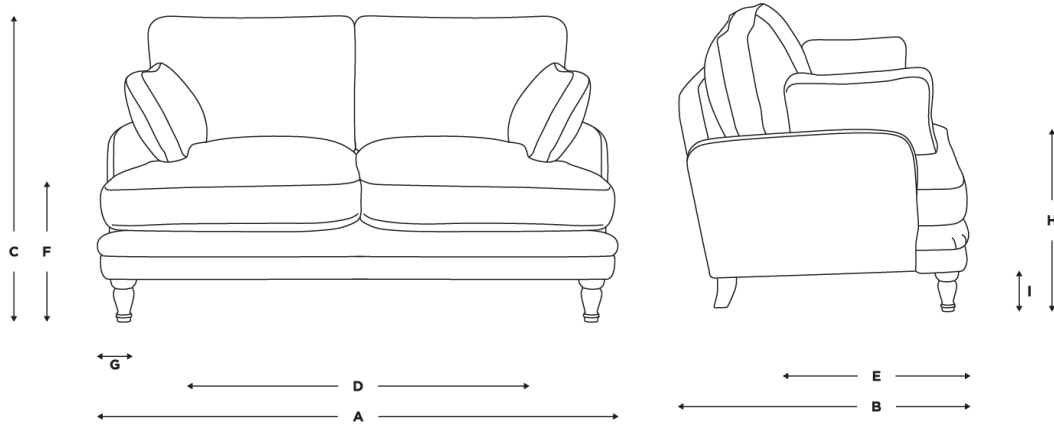

Squisharoo Sofa

Available from

£1545

Fabric	Small	Medium	Large	Extra Large
House Fabric	£1545	£1645	£1795	£1975
Clever Woolly Fabric	£1785	£1885	£2055	£2265
Clever Softie	£1865	£1975	£2145	£2375
Brushed Cotton	£1995	£2115	£2295	£2535
Bamboo Softie	£1995	£2115	£2295	£2535
Clever Velvet	£2115	£2235	£2435	£2685
Clever Vintage Linen	£2175	£2305	£2505	£2775
Clever Laundered Linen	£2425	£2575	£2795	£3085
Clever Wobbly Cotton	£2545	£2695	£2925	£3235

Turn over for full dimensions & more info!

Squisharoo Sofa

Dimensions	A	B	C	D	E	F	G	H	I
Small	150	94	86	126	58	50	12	58	14
Medium	180	94	86	156	58	50	12	58	14
Large	210	94	86	186	58	50	12	58	14
Extra Large	240	94	86	216	58	50	12	58	14

A - External width (cm)

B - External depth (cm)

C - External height (cm)

D - Seat width (cm)

E - Seat depth (cm)

F - Seat height (cm)

G - Arm width (cm)

H - Arm height (cm)